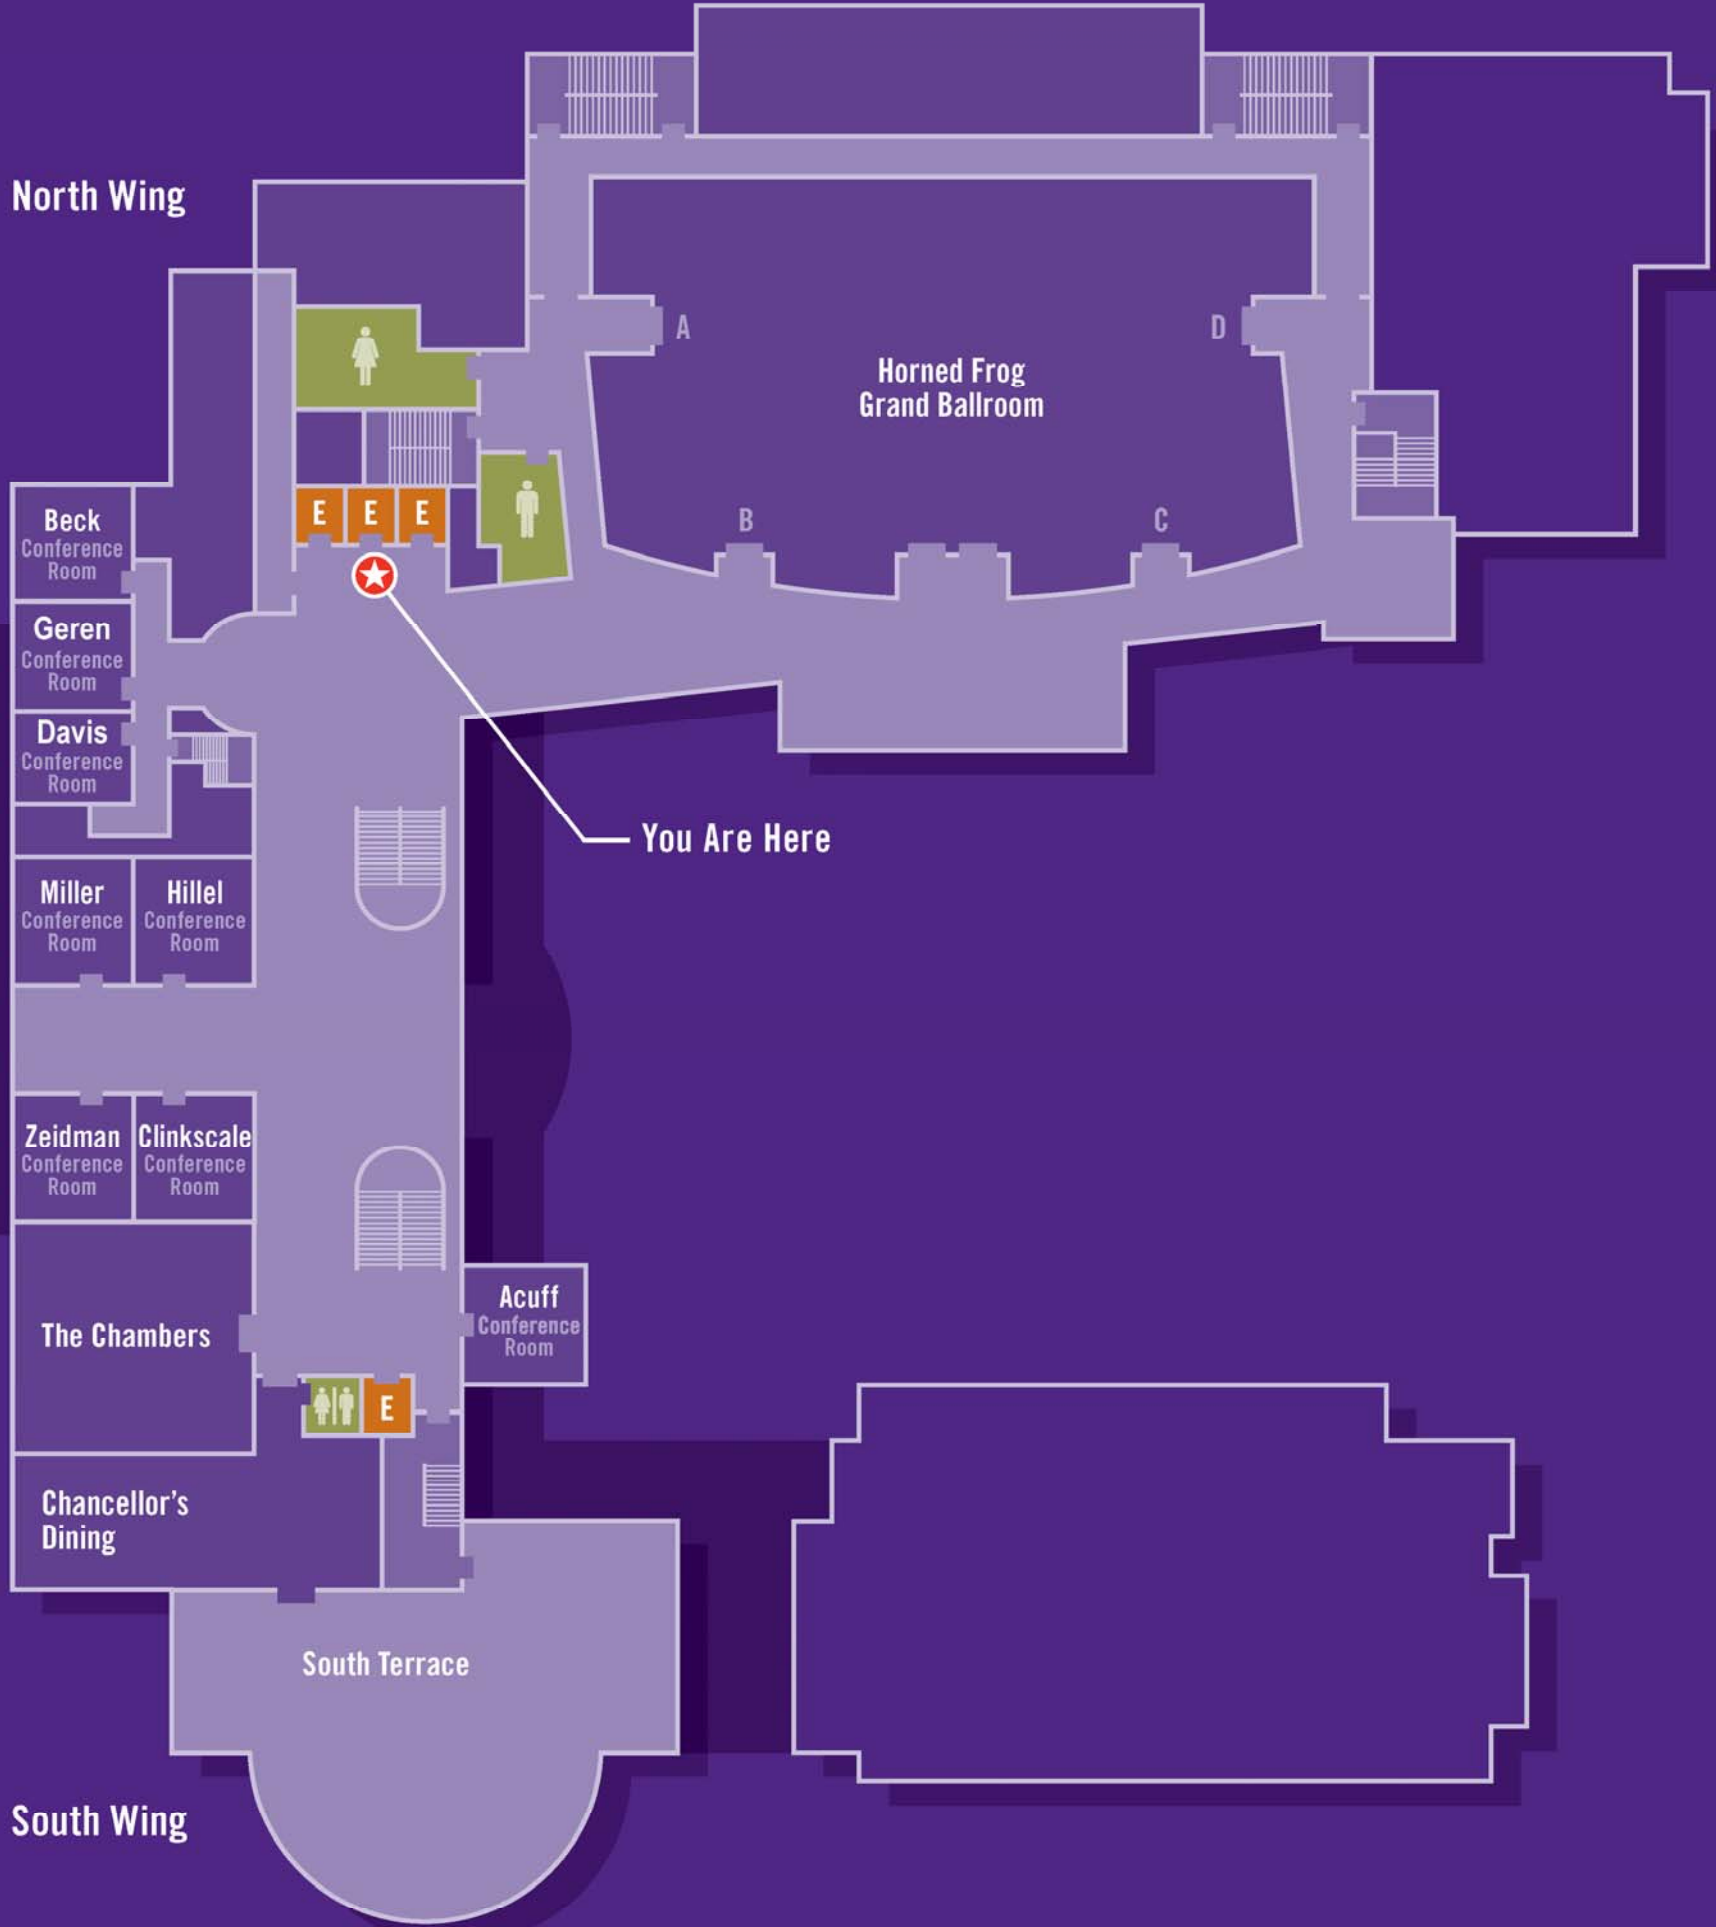

North Wing

South Wing

NORTH WING

- LEVEL 1 1873 Cafe & Sports Grill
Frog Prints Copy Center
TCU Spirit Shop
The CornerStore
Mail Center
- LEVEL 2 Market Square
- LEVEL 3 Conference Rooms
Grand Ballroom

SOUTH WING

- LEVEL 1 Auditorium
Heritage Center
Information Desk
Student Organizations
- LEVEL 2 Student Affairs
ID Card Office
- LEVEL 3 The Chambers
Chancellor's Dining Room
Conference Rooms